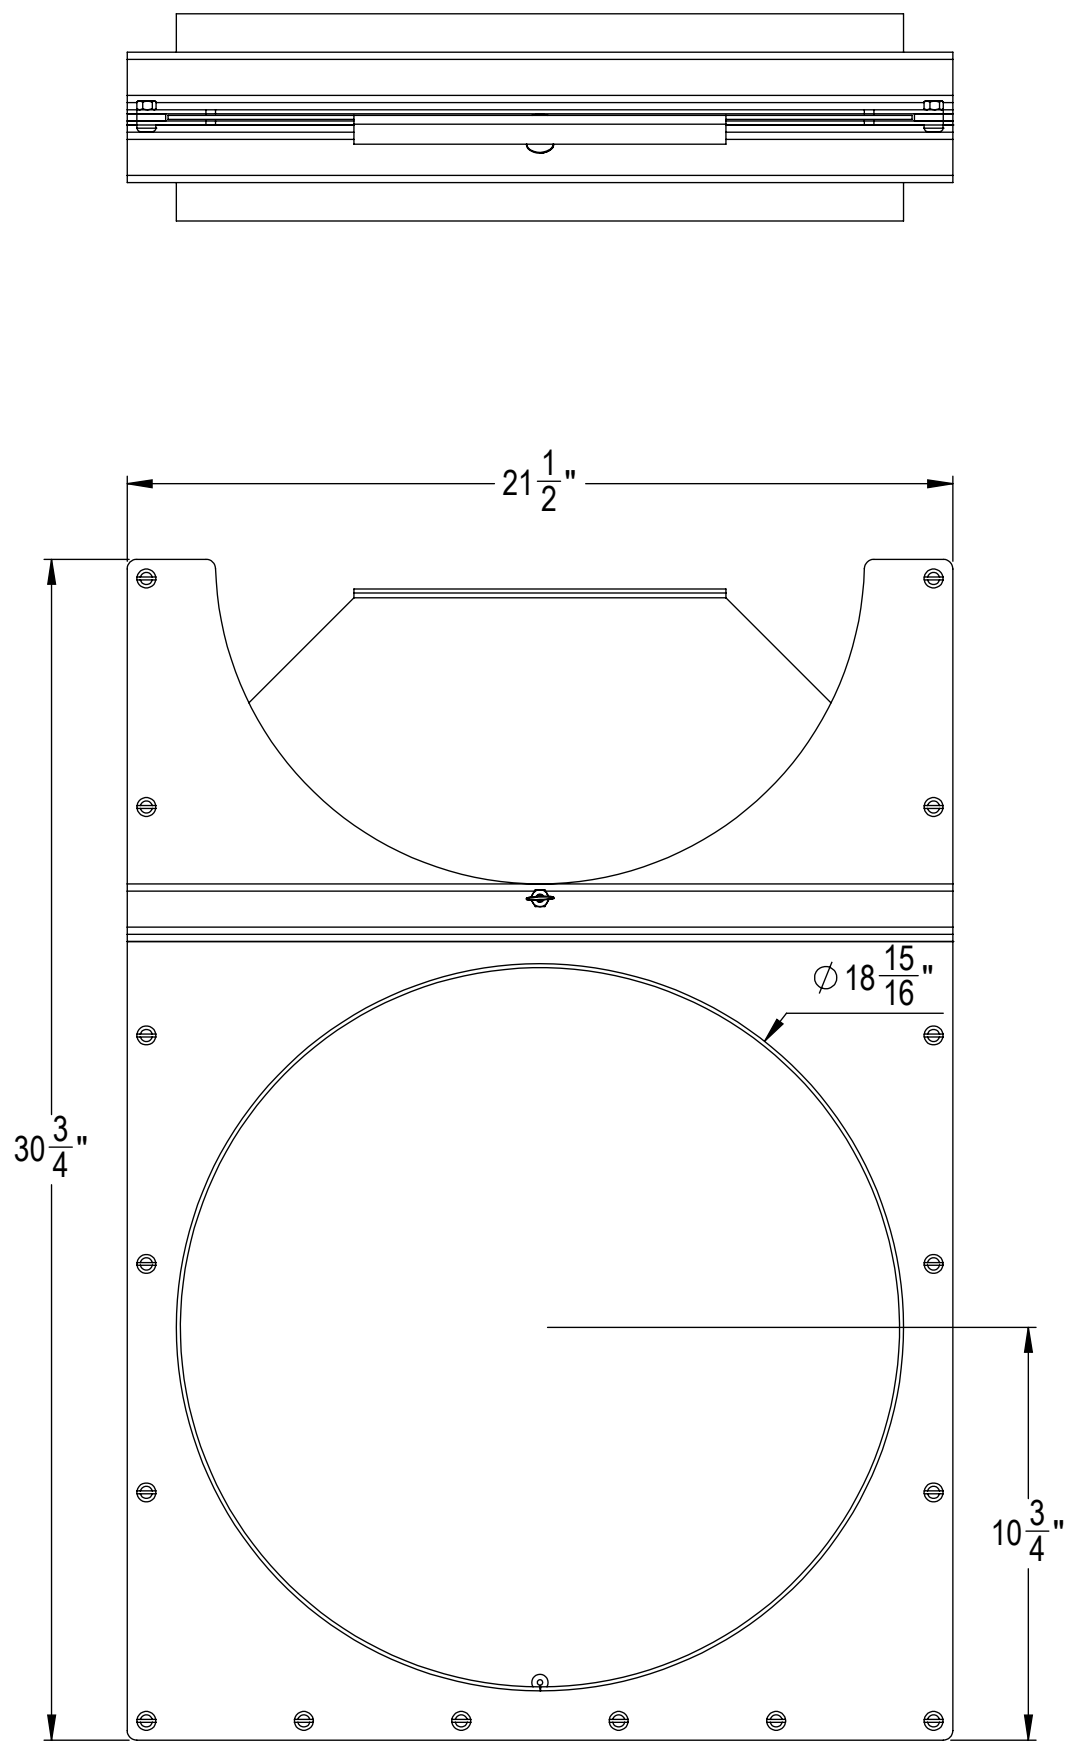

Scale: 1:5

Sheet

## 19" Fabricated Full Blast Gate

Date

Thursday, April 8, 2021

Part No  
FFG19

Sheet No

19 Inch