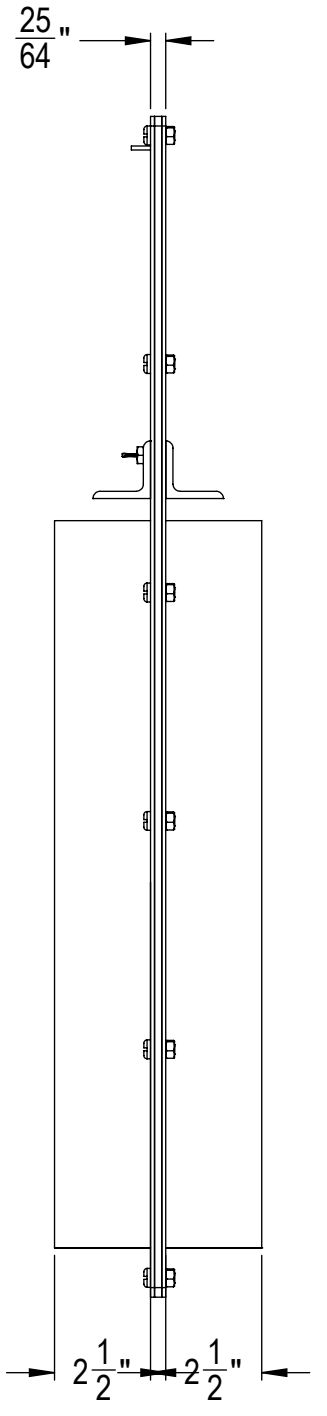

Scale: 1:5

Sheet

## 19" Fabricated Full Blast Gate

Date

Thursday, April 8, 2021

Part No  
FFG19

Sheet No

19 Inch